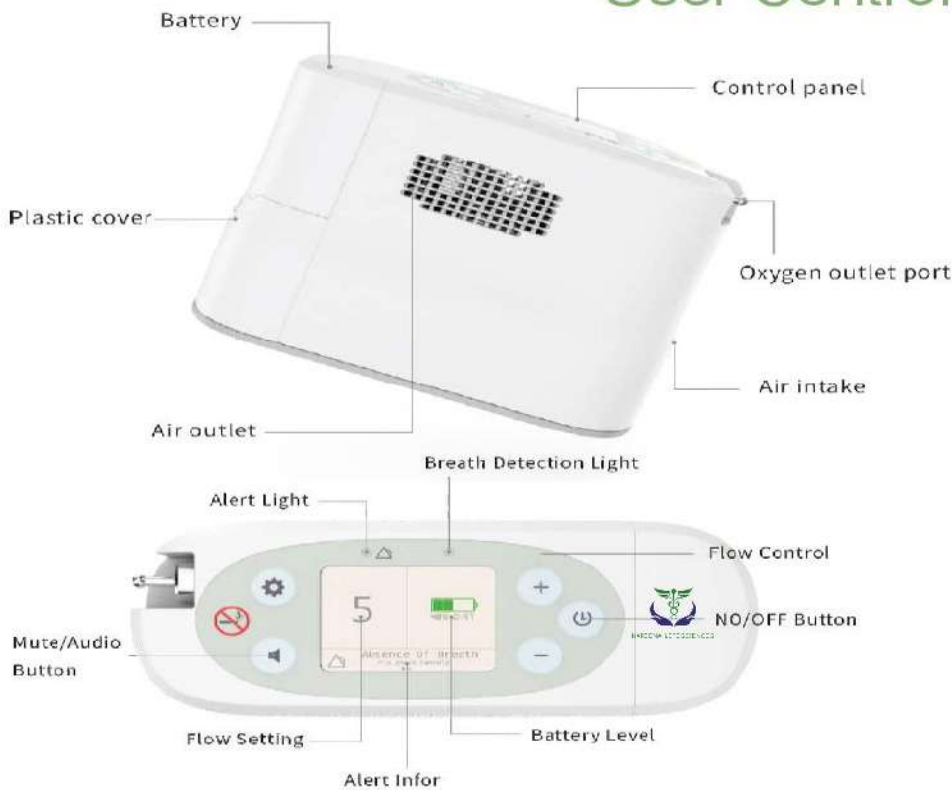

NAREENA LIFESCIENCES

Sharing quality and care

User Control

Accessories